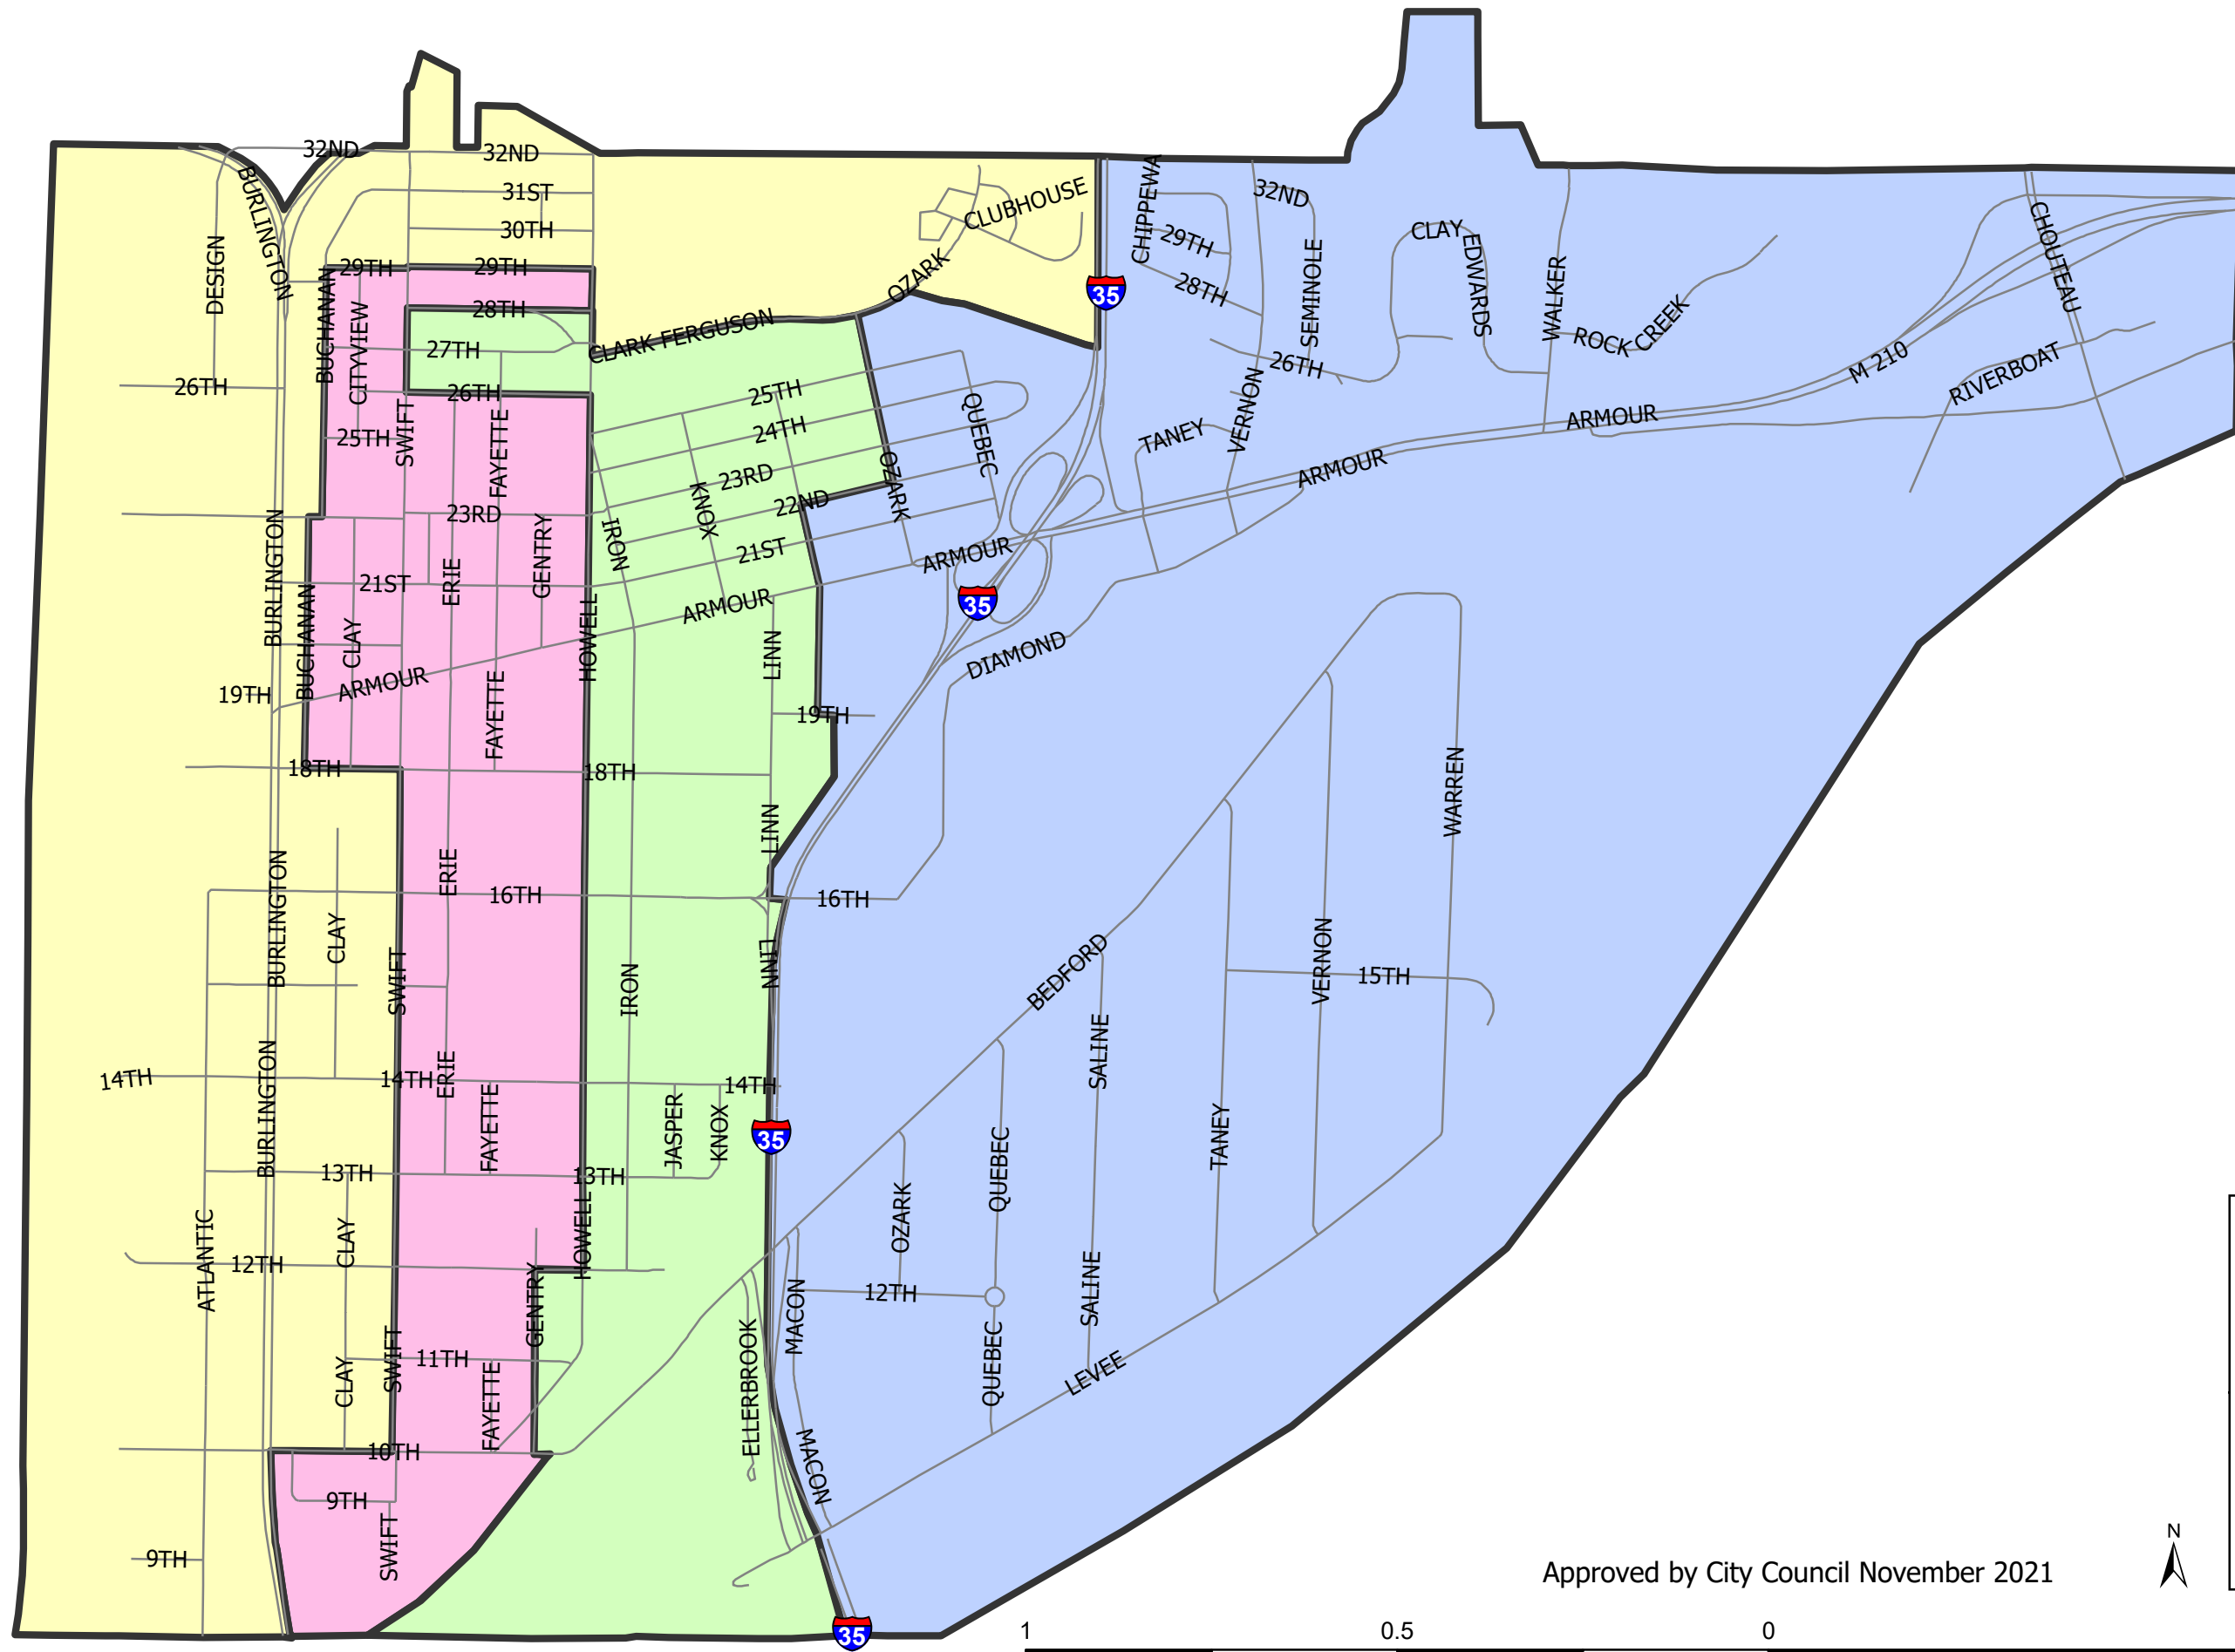

North Kansas City Ward Map

NORTH
 KANSAS CITY
Virtually Urban. Supremely Suburban.

Wards

- Ward 1
- Ward 2
- Ward 3
- Ward 4

Approved by City Council November 2021

1 0.5 0 1 Miles