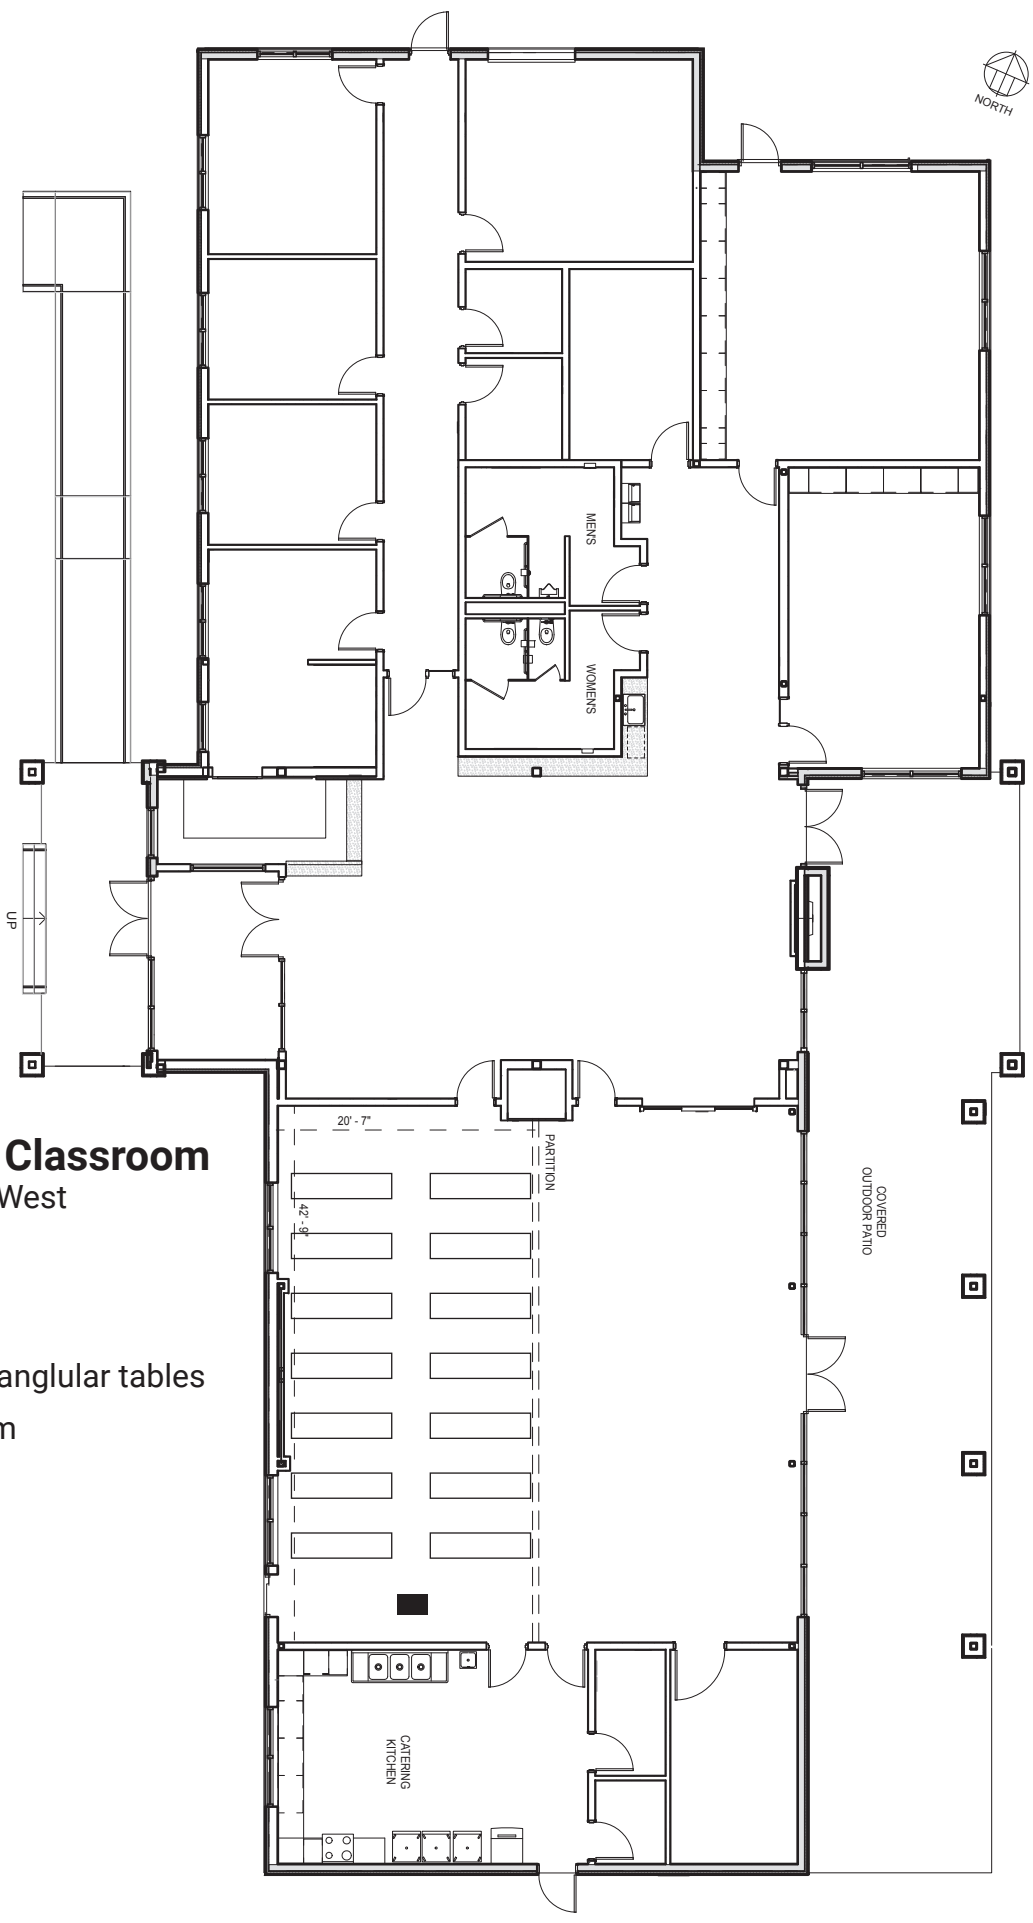

Option F - Banquet
 Multipurpose West
 Capacity: 60

- 60** chairs
- 10** 60" round tables
- 1** 8' rectangular table

Option G - Classroom
Multipurpose West
Capacity: 56

- 56** chairs
- 14** 8' rectangular tables
- 1** podium

Option H - Classroom
Multipurpose West
Capacity: 48

- 48** chairs
- 12** 8' rectangular tables
- 1** podium

Option I - Theater
Multipurpose West
Capacity: 48

48 chairs
1 podium

Option J - Theater
Multipurpose West
Capacity: 53

53 chairs
1 podium