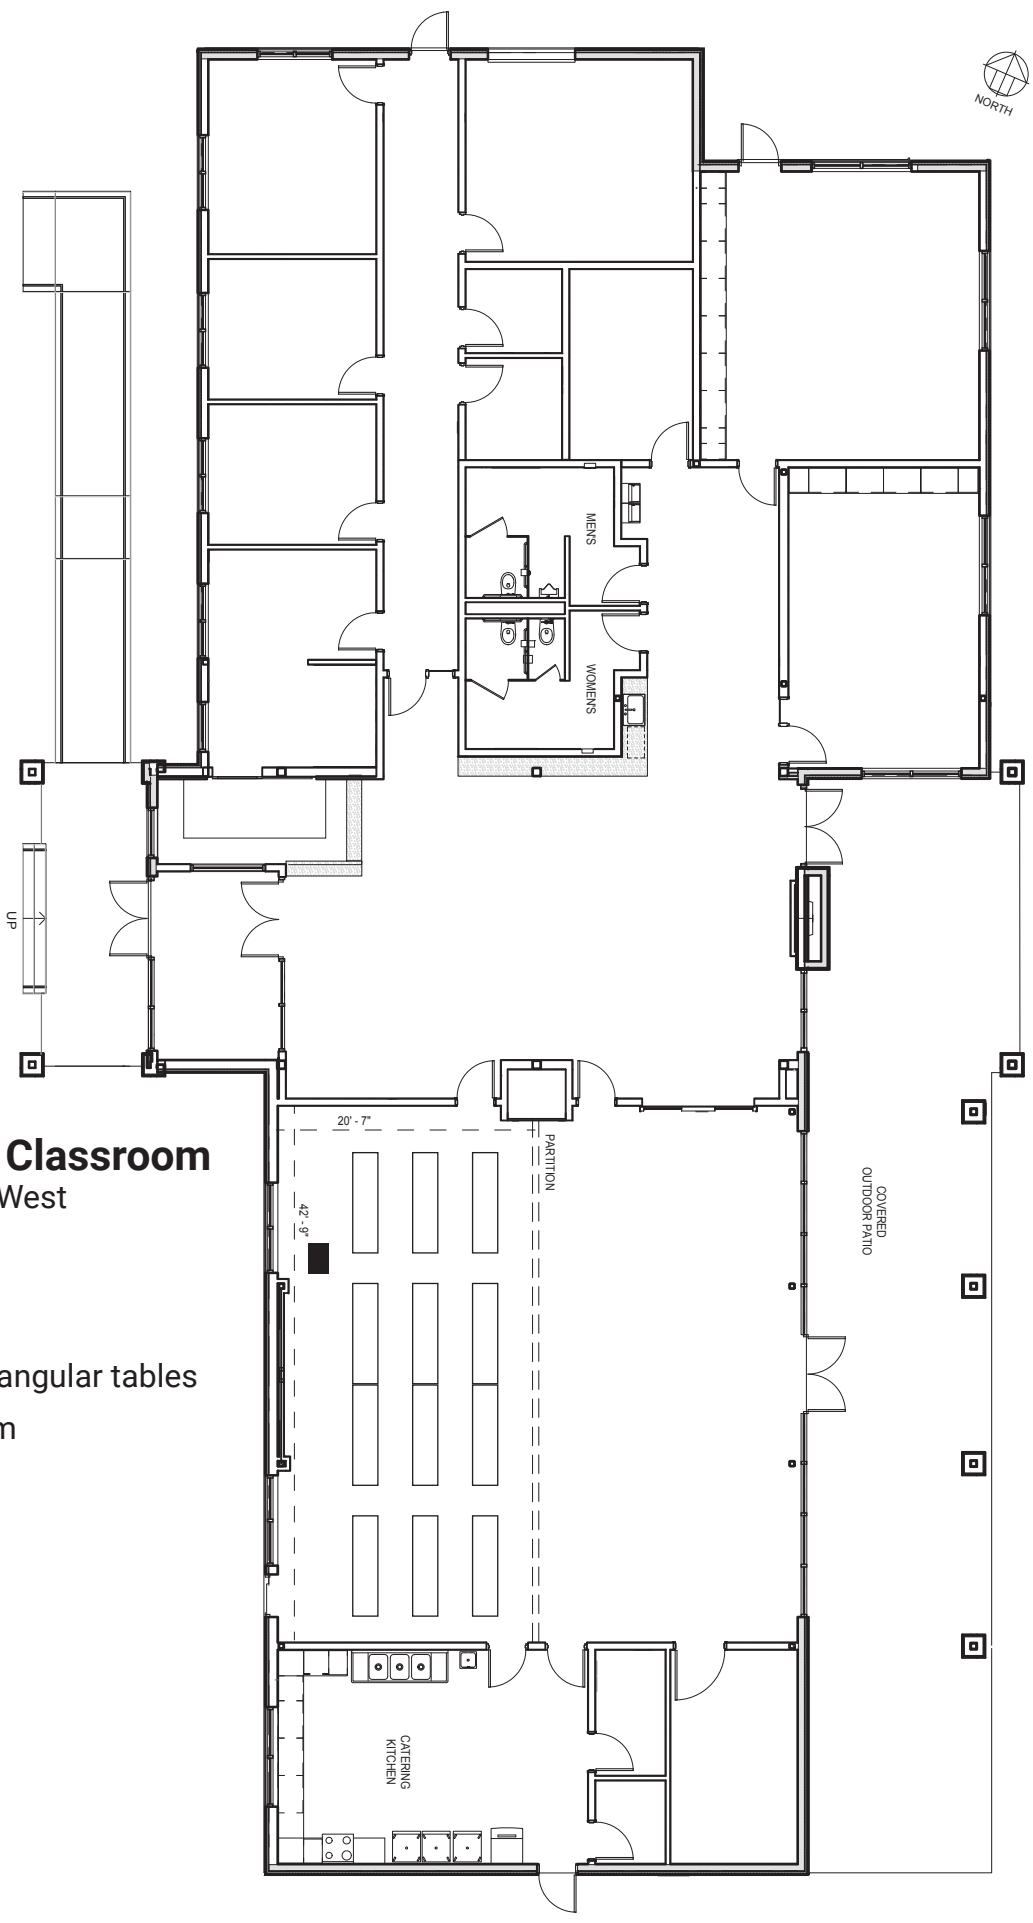

Option F - Banquet
 Multipurpose West
 Capacity: 60

- 60** chairs
- 10** 60" round tables
- 1** 8' rectangular table

Option G - Classroom
Multipurpose West
Capacity: 56

- 56** chairs
- 14** 8' rectangular tables
- 1** podium

Option H - Classroom
Multipurpose West
Capacity: 48

- 48** chairs
- 12** 8' rectangular tables
- 1** podium

Option I - Theater
Multipurpose West
Capacity: 48

48 chairs
1 podium

Option J - Theater
Multipurpose West
Capacity: 53

53 chairs
1 podium