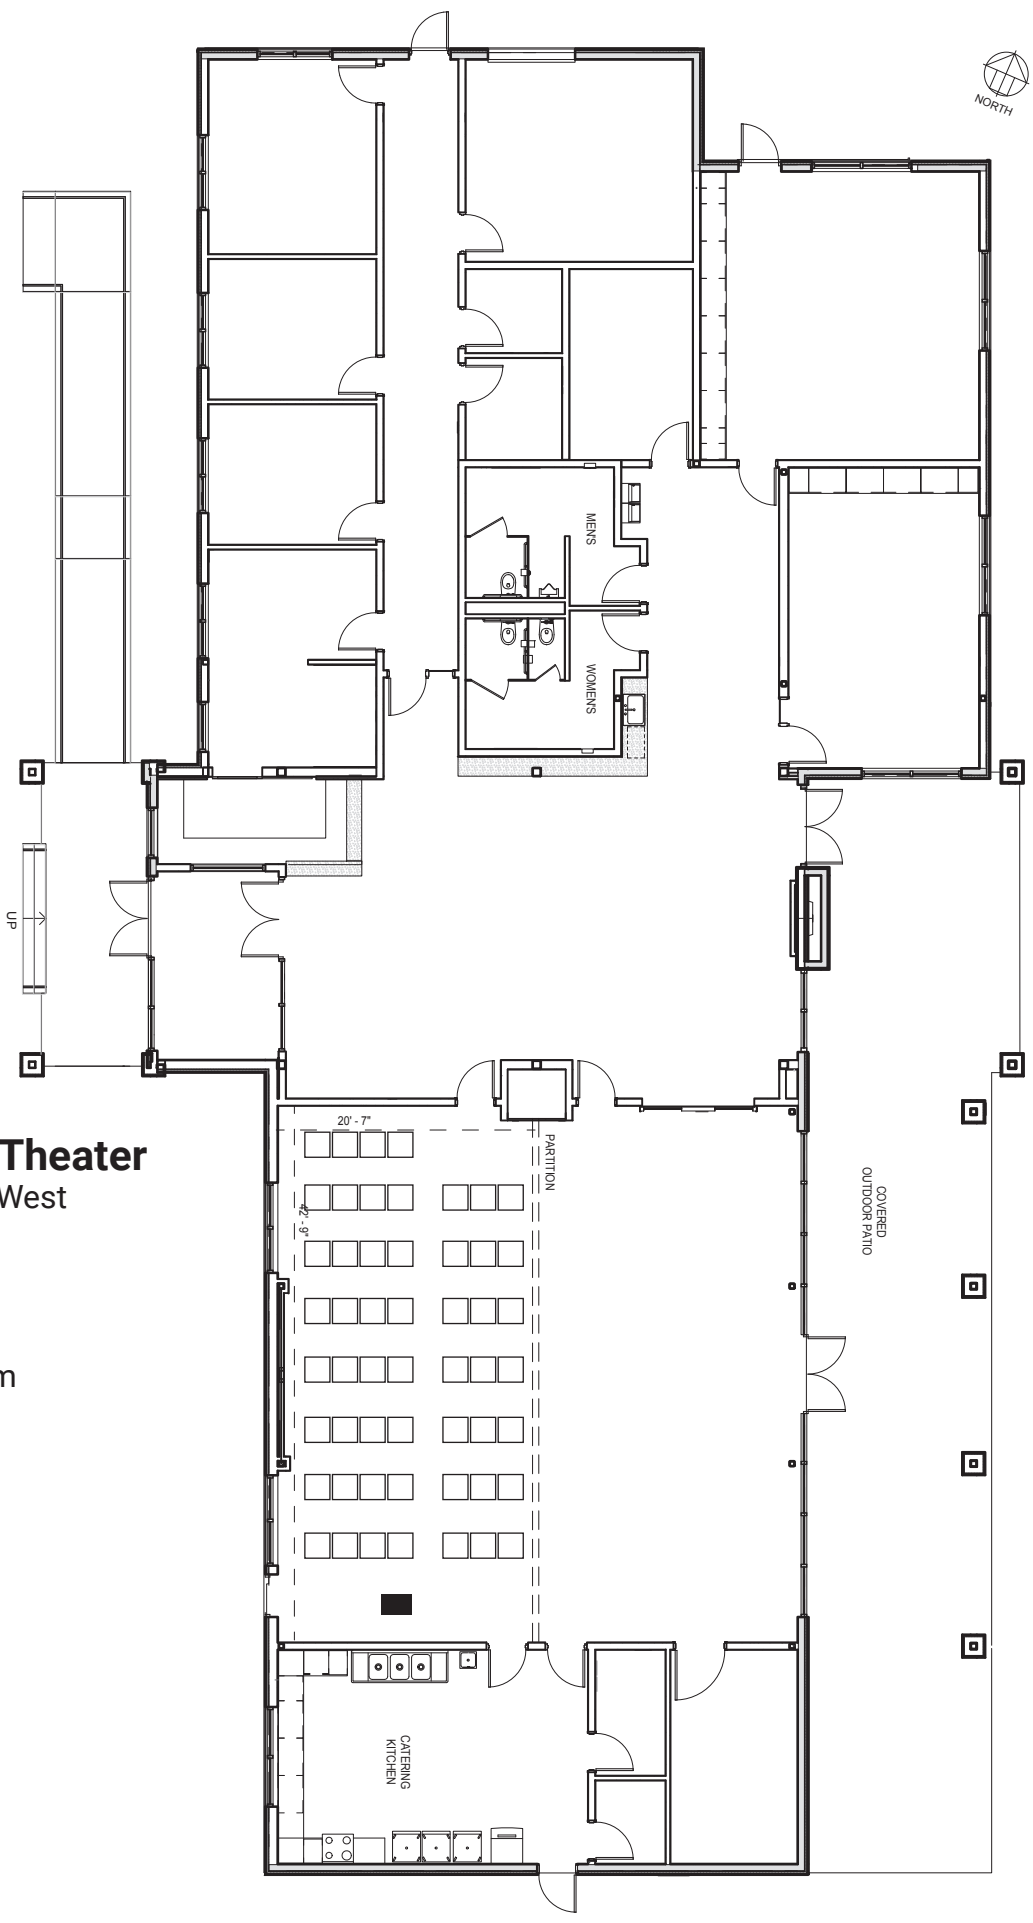

Option F - Banquet
 Multipurpose West
 Capacity: 60

- 60** chairs
- 10** 60" round tables
- 1** 8' rectangular table

Option G - Classroom
Multipurpose West
Capacity: 56

- 56** chairs
- 14** 8' rectangular tables
- 1** podium

Option H - Classroom
Multipurpose West
Capacity: 48

- 48** chairs
- 12** 8' rectangular tables
- 1** podium

Option I - Theater
Multipurpose West
Capacity: 48

48 chairs
1 podium

Option J - Theater
Multipurpose West
Capacity: 53

53 chairs
1 podium