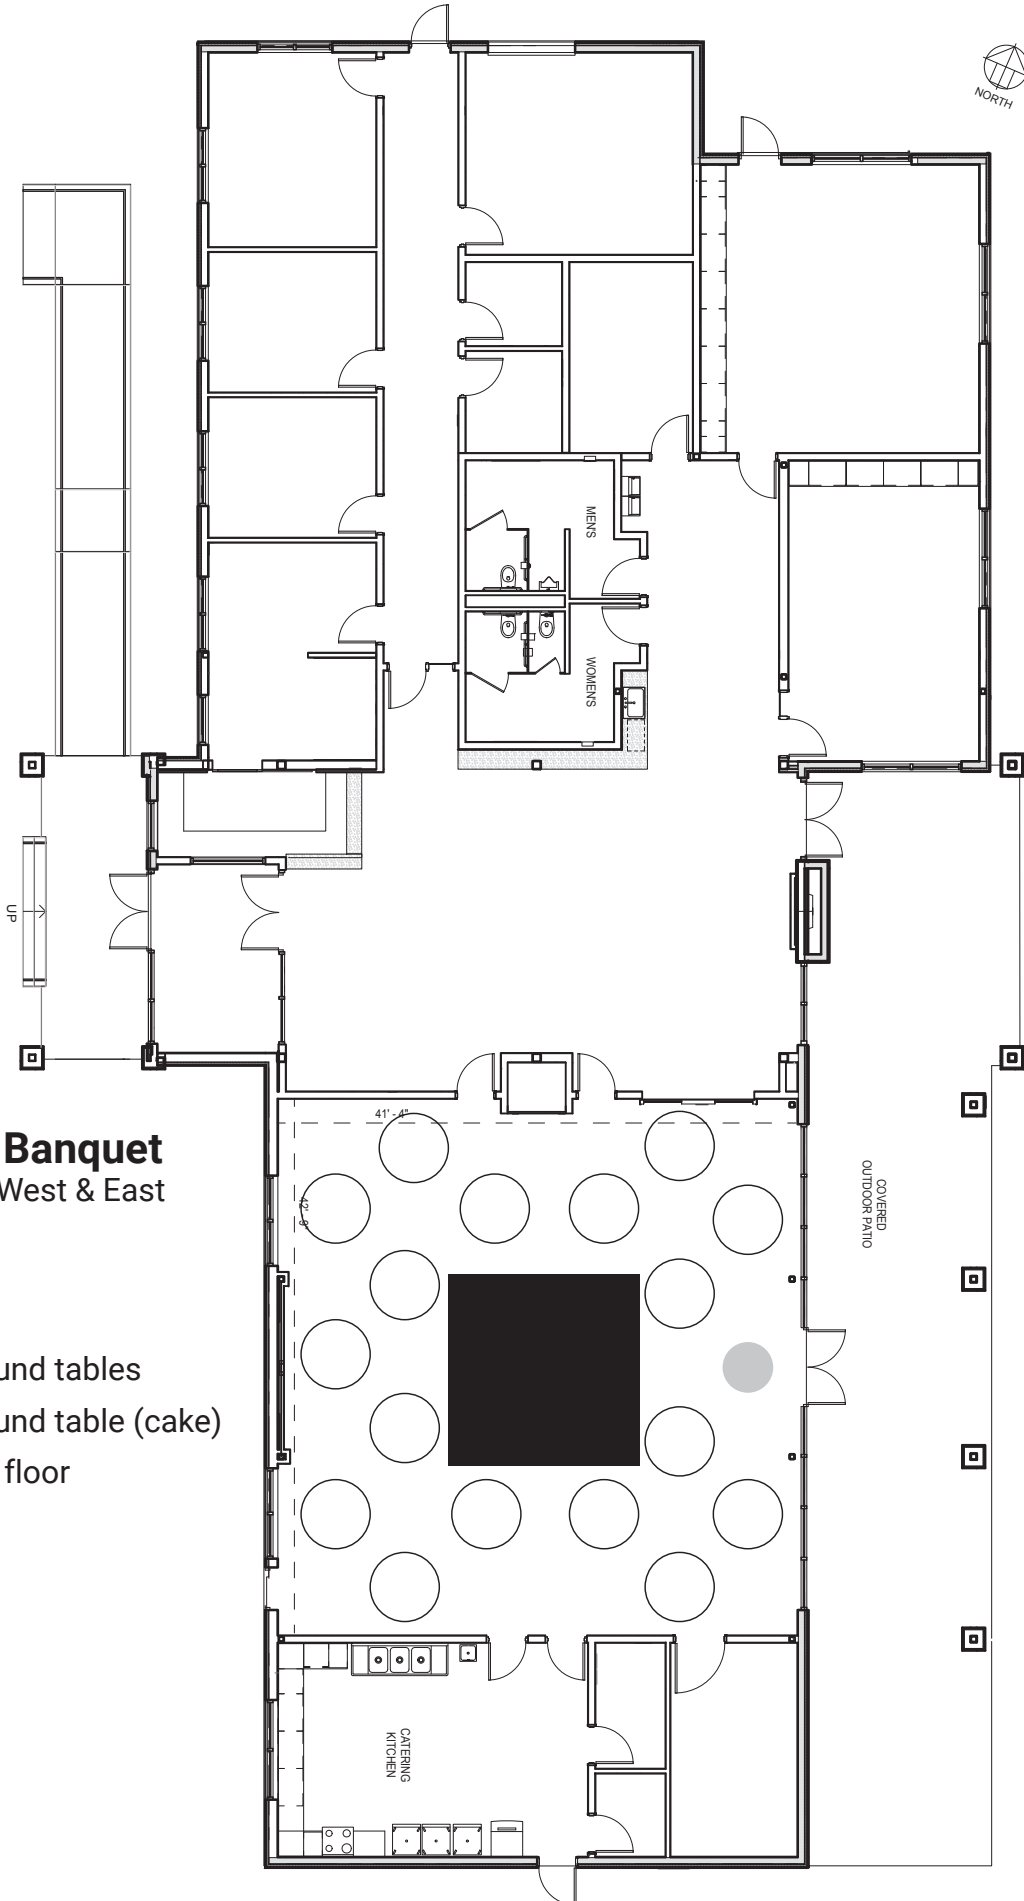

Option A - Banquet
Multipurpose West & East
Capacity: 120

- 120** chairs
- 20** 60" round tables
- 1** 48" round table (cake)

Option B - Banquet

Multipurpose West & East
Capacity: 104

- 104** chairs
- 16** 60" round tables
- 1** 48" round table (cake)
- 2** 8' rectangular tables
- 15'** dance floor

Option C - Banquet
 Multipurpose West & East
 Capacity: 102

- 102** chairs
- 18** 60" round tables
- 1** 48" round table (cake)
- 15'** dance floor

Option D - Classroom

Multipurpose West & East
Capacity: 104

112 chairs

28 8' rectangular tables

1 podium

Option E - Theater
Multipurpose West & East
Capacity: 105

105 chairs
1 podium