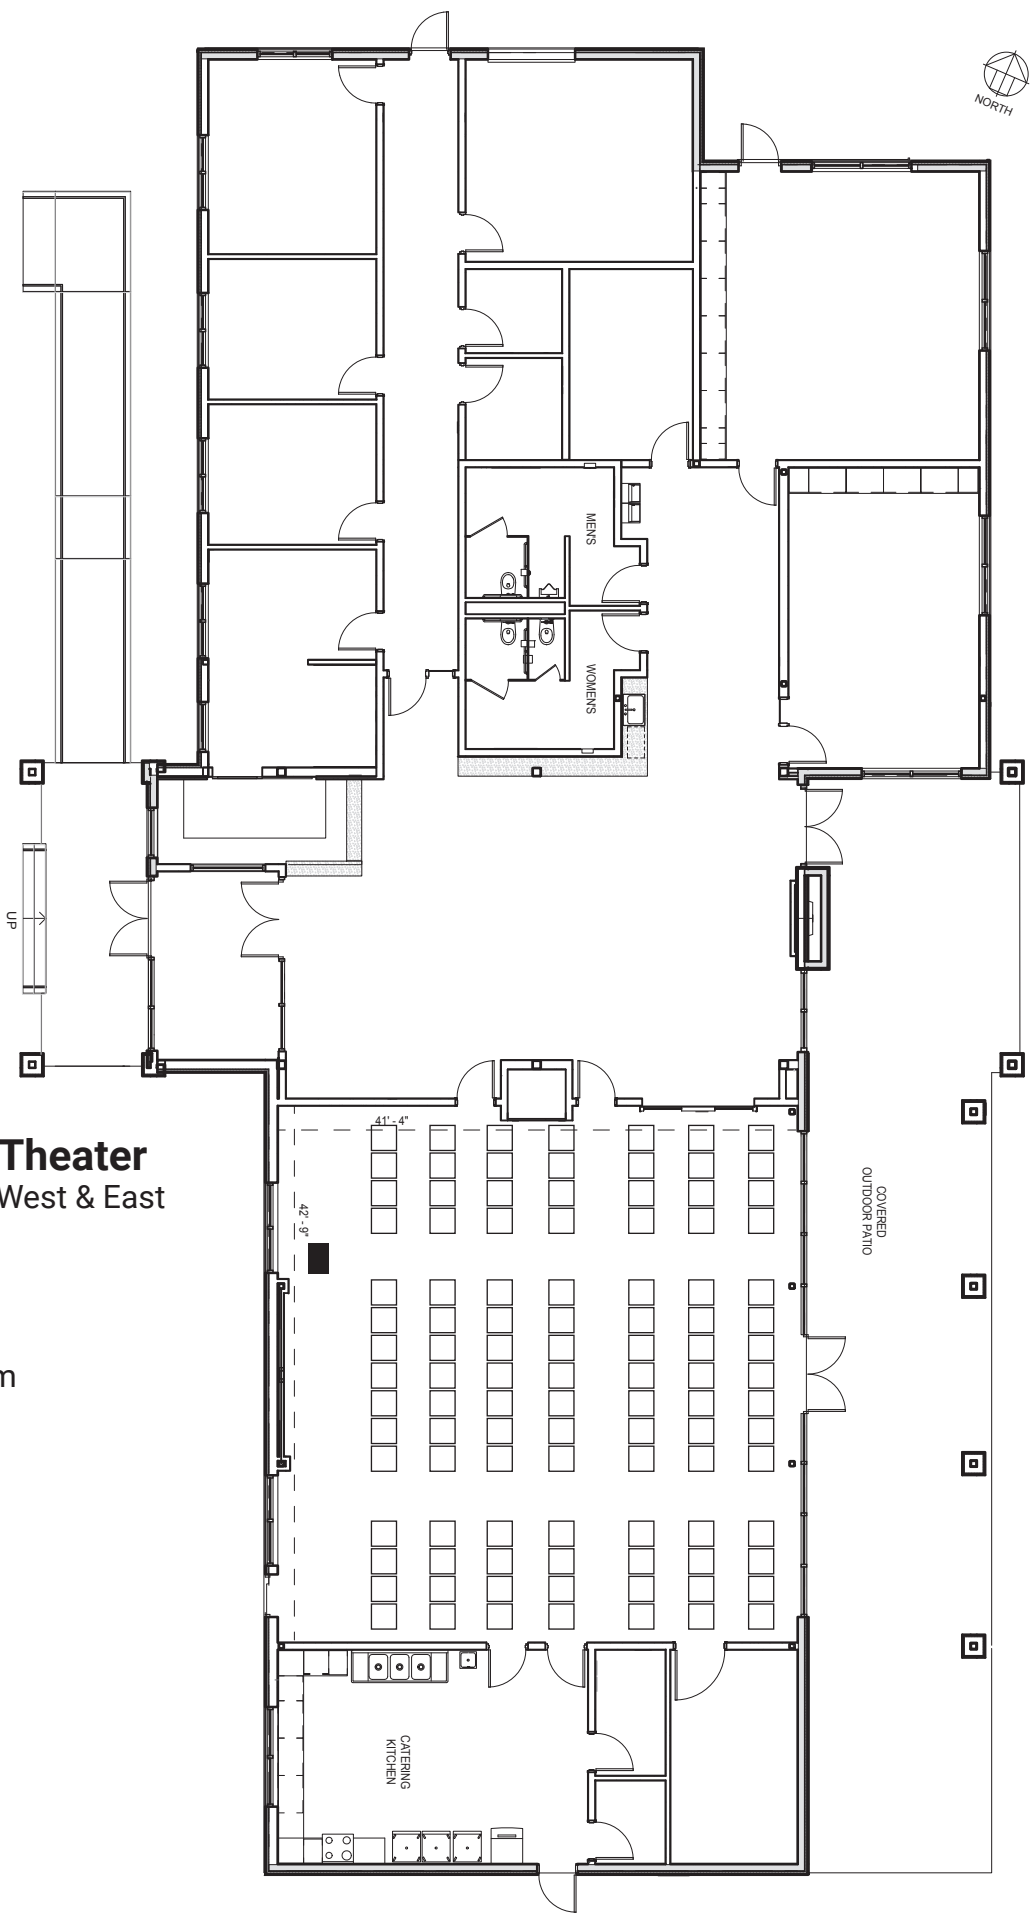

Option A - Banquet
Multipurpose West & East
Capacity: 120

- 120** chairs
- 20** 60" round tables
- 1** 48" round table (cake)

Option B - Banquet

Multipurpose West & East
Capacity: 104

- 104** chairs
- 16** 60" round tables
- 1** 48" round table (cake)
- 2** 8' rectangular tables
- 15'** dance floor

Option C - Banquet
 Multipurpose West & East
 Capacity: 102

- 102** chairs
- 18** 60" round tables
- 1** 48" round table (cake)
- 15'** dance floor

Option D - Classroom

Multipurpose West & East
Capacity: 104

112 chairs

28 8' rectangular tables

1 podium

Option E - Theater
Multipurpose West & East
Capacity: 105

105 chairs
1 podium