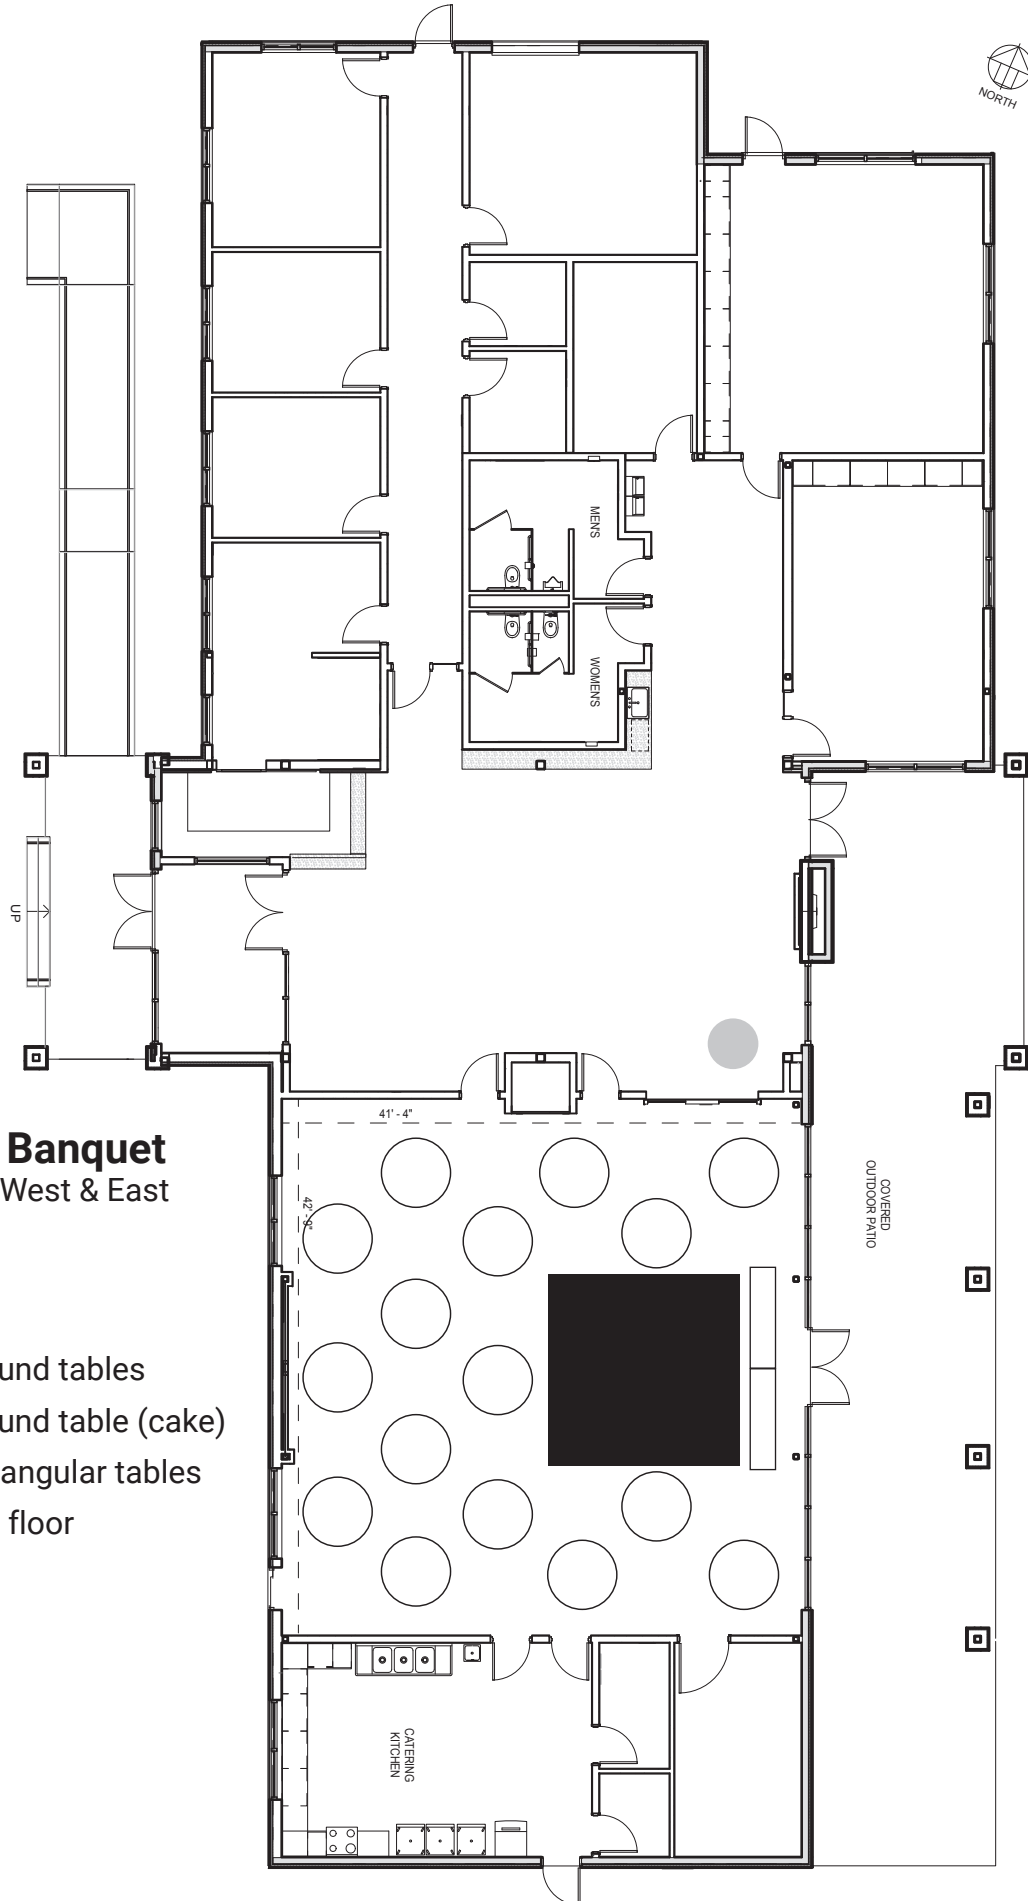

Option A - Banquet
Multipurpose West & East
Capacity: 120

- 120** chairs
- 20** 60" round tables
- 1** 48" round table (cake)

Option B - Banquet

Multipurpose West & East
Capacity: 104

- 104** chairs
- 16** 60" round tables
- 1** 48" round table (cake)
- 2** 8' rectangular tables
- 15'** dance floor

Option C - Banquet
 Multipurpose West & East
 Capacity: 102

- 102** chairs
- 18** 60" round tables
- 1** 48" round table (cake)
- 15'** dance floor

Option D - Classroom

Multipurpose West & East
Capacity: 104

112 chairs

28 8' rectangular tables

1 podium

Option E - Theater
Multipurpose West & East
Capacity: 105

105 chairs
1 podium