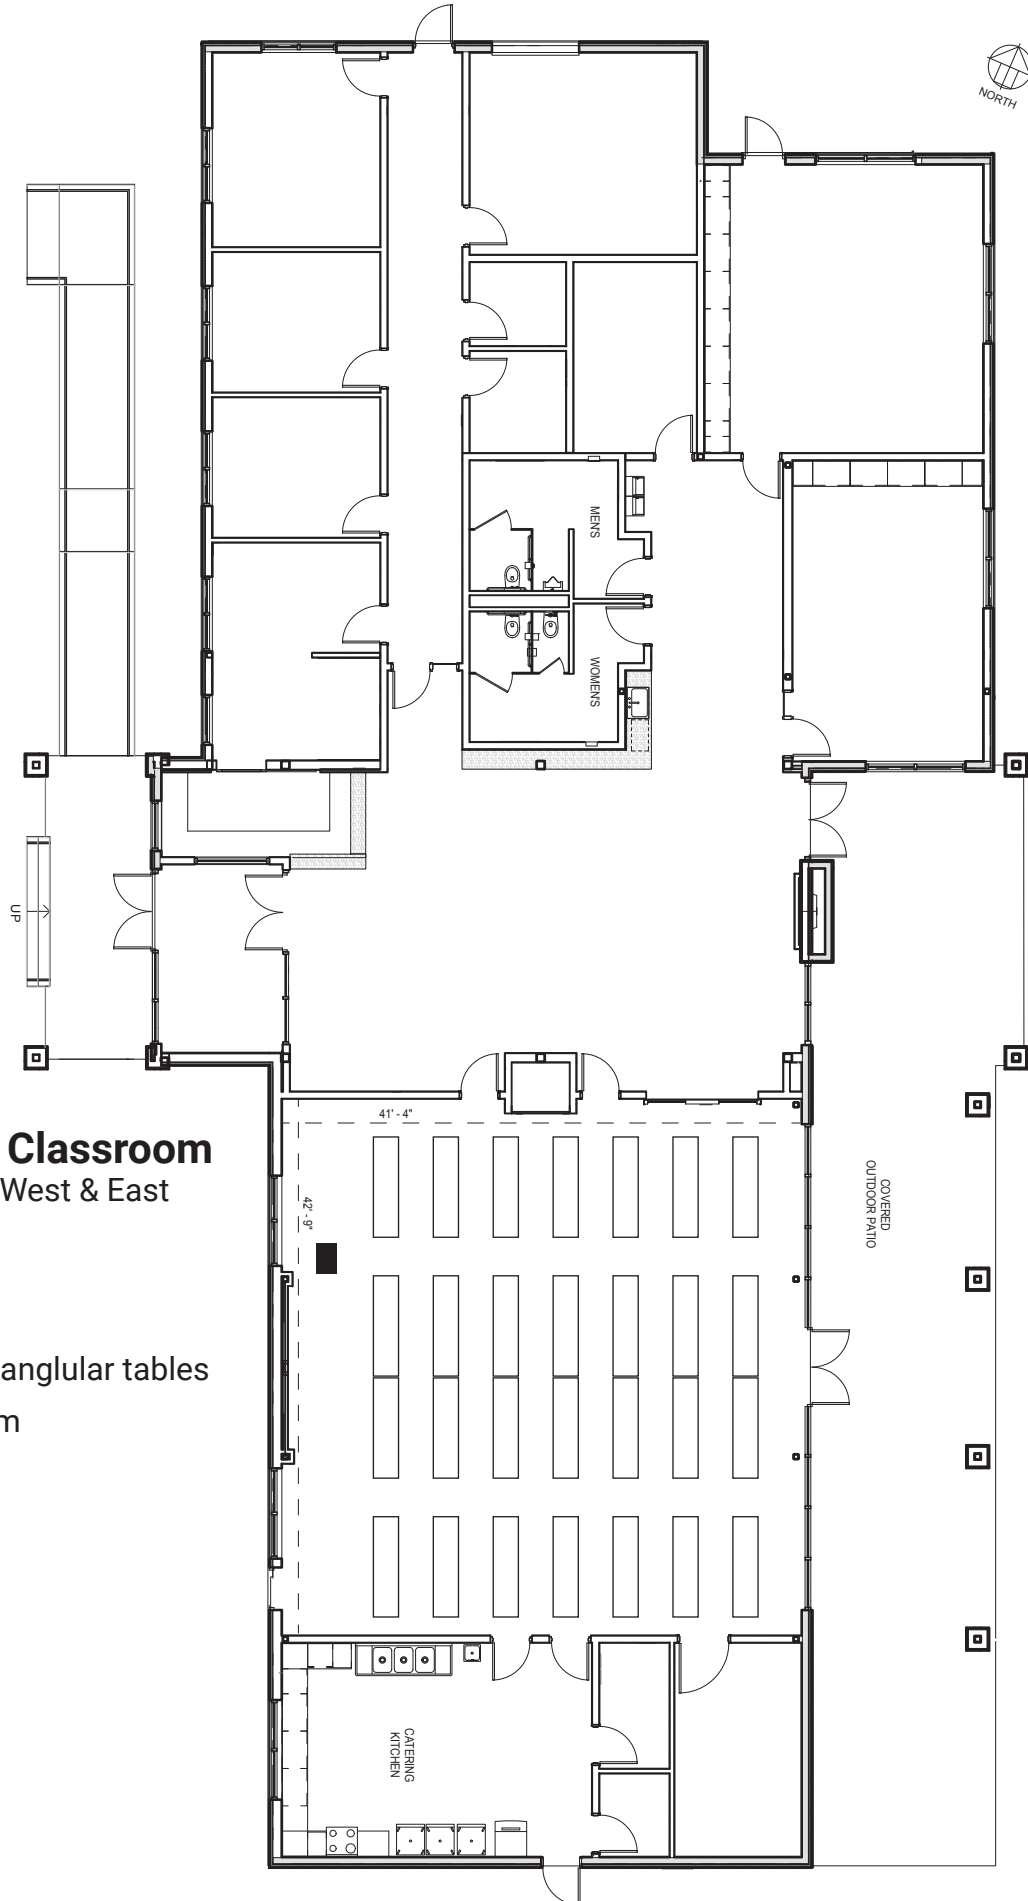

Option A - Banquet
Multipurpose West & East
Capacity: 120

- 120** chairs
- 20** 60" round tables
- 1** 48" round table (cake)

Option B - Banquet

Multipurpose West & East
Capacity: 104

- 104** chairs
- 16** 60" round tables
- 1** 48" round table (cake)
- 2** 8' rectangular tables
- 15'** dance floor

Option C - Banquet
 Multipurpose West & East
 Capacity: 102

- 102** chairs
- 18** 60" round tables
- 1** 48" round table (cake)
- 15'** dance floor

Option D - Classroom

Multipurpose West & East
Capacity: 104

112 chairs

28 8' rectangular tables

1 podium

Option E - Theater
Multipurpose West & East
Capacity: 105

105 chairs
1 podium