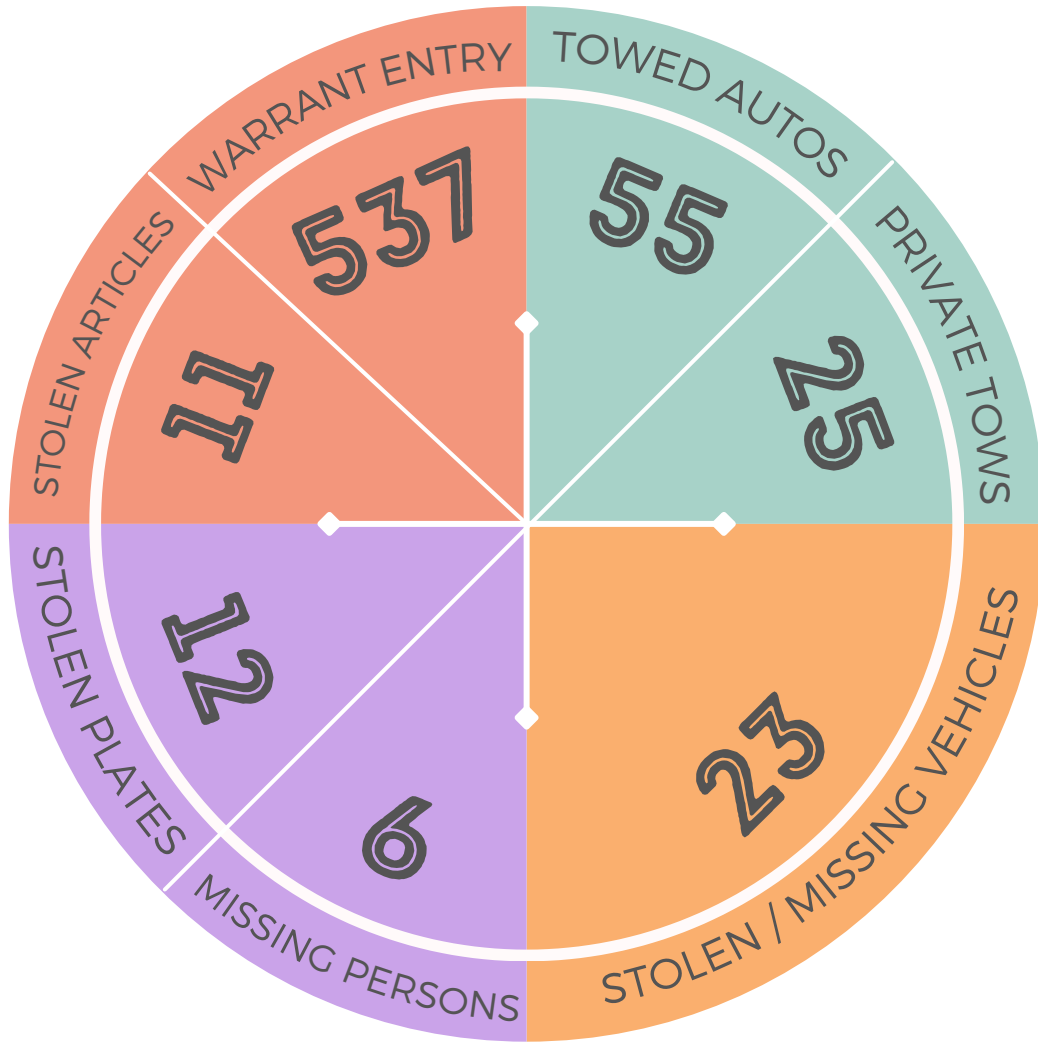

# COMMUNICATIONS 2023 - 4TH QUARTER

DISPATCH ENTRIES

CAD INCIDENTS  
5,675

AVERAGE DAILY  
CAD INCIDENTS  
62.35