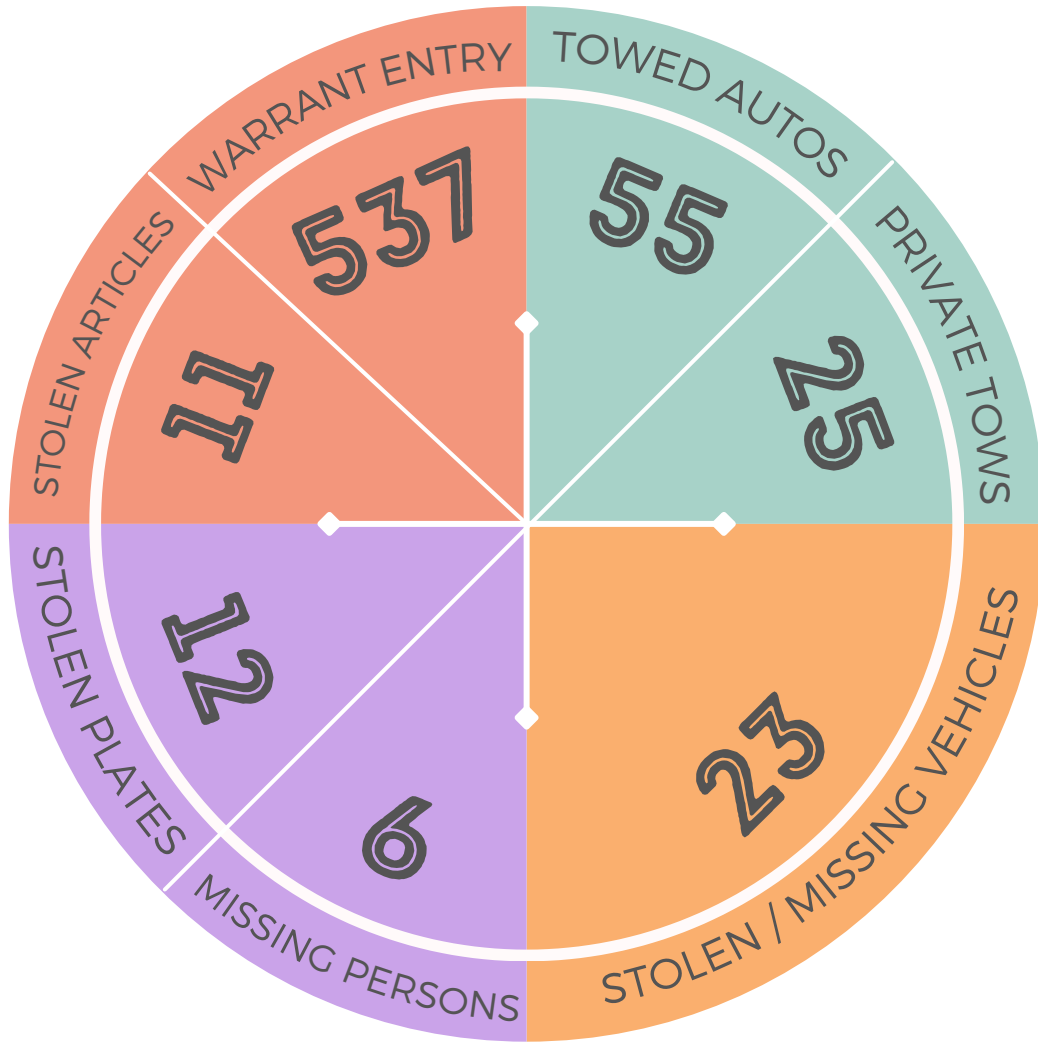

COMMUNICATIONS 2023 - 4TH QUARTER

DISPATCH ENTRIES

CAD INCIDENTS
5,675

AVERAGE DAILY
CAD INCIDENTS
62.35