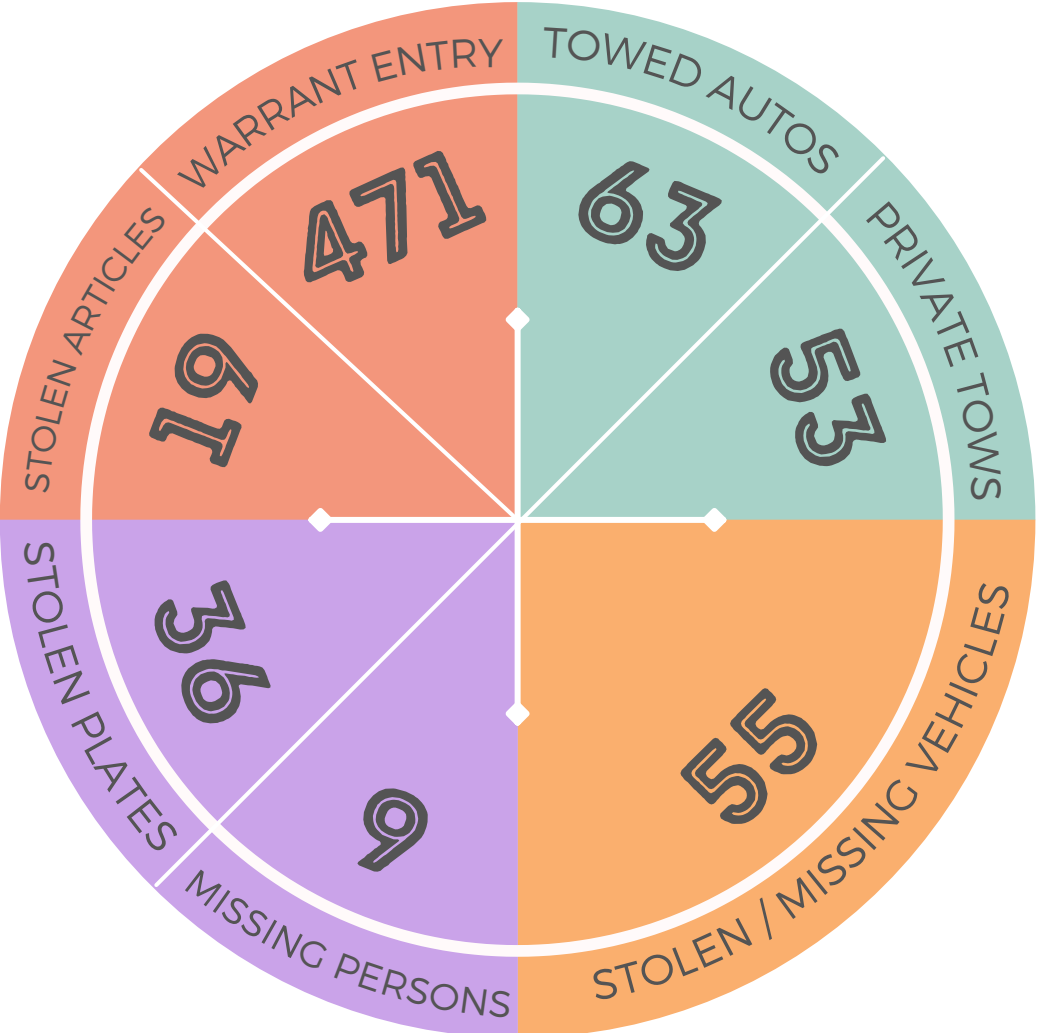

COMMUNICATIONS 2023 - 2ND QUARTER

DISPATCH ENTRIES

CAD INCIDENTS
6,573

AVERAGE DAILY
CAD INCIDENTS
72.23