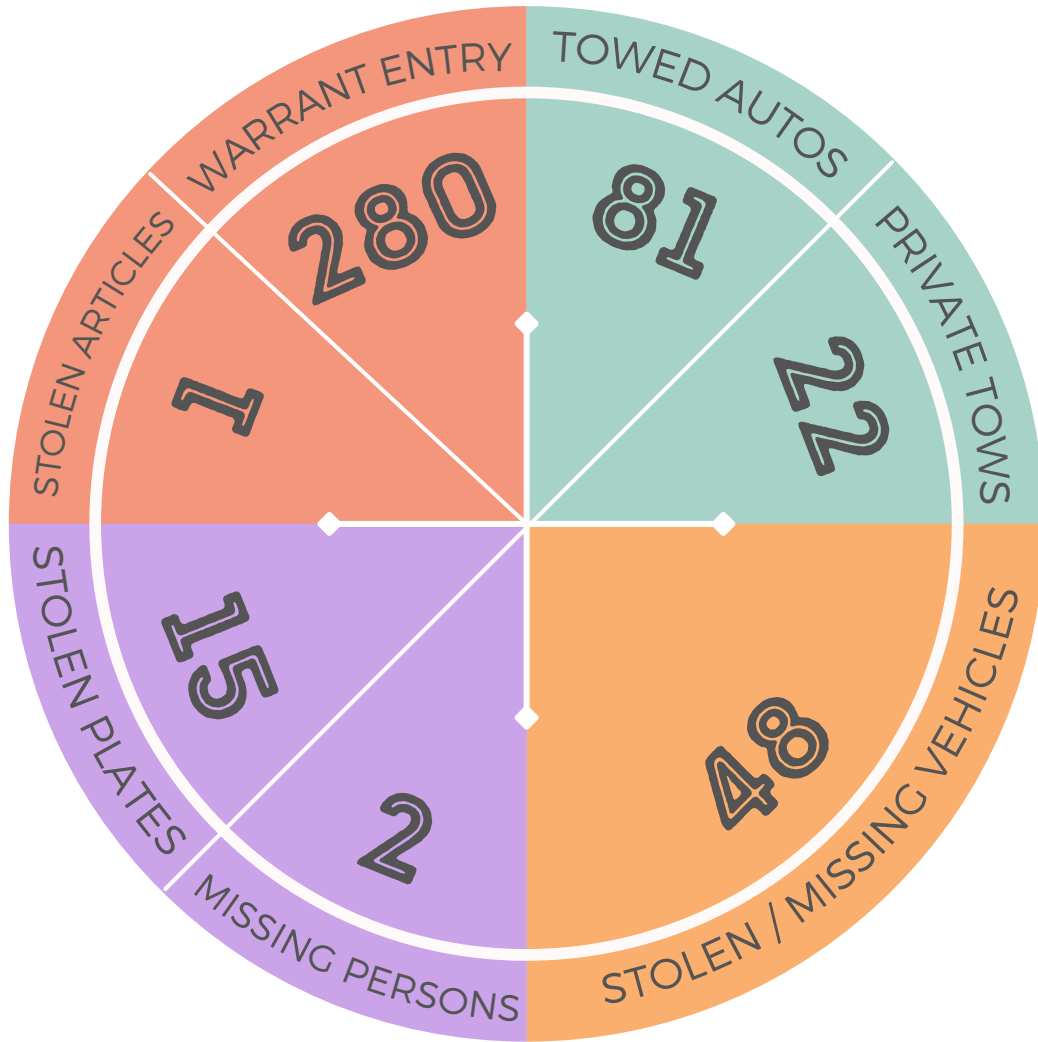

# COMMUNICATIONS 2023 - 1ST QUARTER

DISPATCH ENTRIES

CAD INCIDENTS  
7,128

AVERAGE DAILY  
CAD INCIDENTS  
79.20